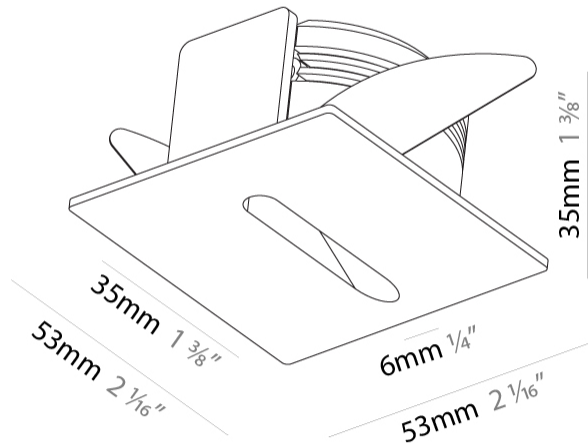

1. To build a product code in our configurator select the specify button on the base model # product page
2. To build a manual product code on this datasheet choose from the options listed below in blue font and add the suffix to the base model #

GENERAL

Series: Delight
Subseries: Delight Lollipop Square
Brand: Prolicht
Division: Architectural
Mounting Type: Recessed
Mounting Location: Wall
Subcategory: Step Light

PHYSICAL

Shape: Square
Length (mm): 53
Length (in): 2 1/16
Height (mm): 53
Depth (mm): 35
Height (in): 2 1/16
Depth (in): 1 3/8
Min. Recessing Depth (mm): 40
Min. Recessing Depth (in): 1 9/16
Light Distribution: Asymmetric
Weight (kg): 0.11
Weight (lbs): 0.25
Fixture Finish: SSR / BKV / CWI / CRY / HAB / UFT / ITA / RUA / FTG / MYG / LOD / PUS / FRO / FUP / KIA / POP / BLS / SPG / MEY / GOH / GUM / CHC / COM / ABZ / JAG / OBR / MOS / ROR
Fixture Material: Aluminum

ELECTRICAL

Lamp Type: LED (Zhaga Standard)
Input Wattage (W): 2.2
Total Output Wattage (W): 2
Dimming: 0-10V Dimming / Phase Dimming (120Vac Only)
Driver Included: No
Driver Location: Remote
Driver Type: Constant Current - 120 / 277Vac
Input Voltage (V): 120 - 277
Constant Current (MA): 700

LED

Number of LEDs: 1
Color Temperature (°K): 2700 / 3000 / 4000
Max. Delivered Lumen (lm): 80 / 80 / 90
Nominal Lumen (lm): 144
CRI: >90 CRI
Lamp Life (hrs): 50000

OPTICAL

RATINGS AND CERTIFICATIONS

Certified By: Certified for North American Standards
IP rating: IP20