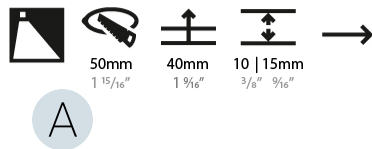

1. To build a product code in our configurator select the specify button on the base model # product page
2. To build a manual product code on this datasheet choose from the options listed below in blue font and add the suffix to the base model #

GENERAL

Series: Delight
Subseries: Delight Lollipop Square
Brand: Prolicht
Division: Architectural
Mounting Type: Recessed
Mounting Location: Wall
Subcategory: Step Light

PHYSICAL

Shape: Square
Length (mm): 53
Length (in): 2 1/16
Height (mm): 53
Depth (mm): 35
Height (in): 2 1/16
Depth (in): 1 3/8
Min. Recessing Depth (mm): 40
Min. Recessing Depth (in): 1 9/16
Light Distribution: Asymmetric
Weight (kg): 0.11
Weight (lbs): 0.25
Fixture Finish: SSR / BKV / CWI / CRY / HAB / UFT / ITA / RUA / FTG / MYG / LOD / PUS / FRO / FUP / KIA / POP / BLS / SPG / MEY / GOH / GUM / CHC / COM / ABZ / JAG / OBR / MOS / ROR
Fixture Material: Aluminum

ELECTRICAL

Lamp Type: LED (Zhaga Standard)
Input Wattage (W): 2.2
Total Output Wattage (W): 2
Dimming: 0-10V Dimming / Phase Dimming (120Vac Only)
Driver Included: No
Driver Location: Remote
Driver Type: Constant Current - 120 / 277Vac
Input Voltage (V): 120 - 277
Constant Current (MA): 700

LED

Number of LEDs: 1
Color Temperature (°K): 2700 / 3000 / 4000
Max. Delivered Lumen (lm): 80 / 80 / 90
Nominal Lumen (lm): 144
CRI: >90 CRI
Lamp Life (hrs): 50000

OPTICAL

RATINGS AND CERTIFICATIONS

Certified By: Certified for North American Standards
IP rating: IP20