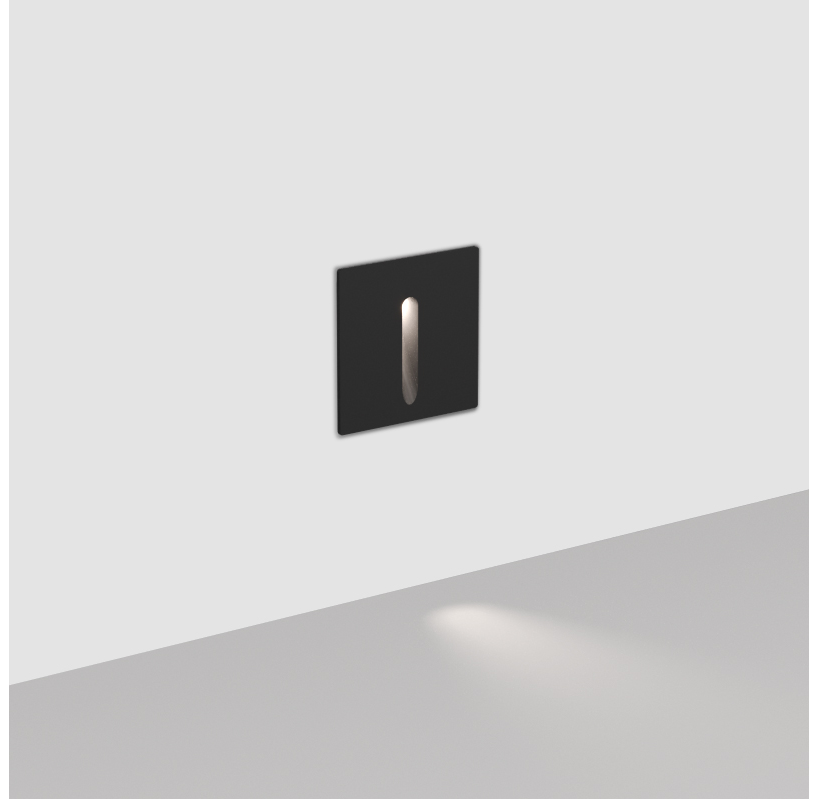

1. To build a product code in our configurator select the specify button on the base model # product page
2. To build a manual product code on this datasheet choose from the options listed below in blue font and add the suffix to the base model #

GENERAL

Series: Delight
Subseries: Delight Lollipop Square
Brand: Prolicht
Division: Architectural
Mounting Type: Recessed
Mounting Location: Wall
Subcategory: Step Light

PHYSICAL

Shape: Square
Length (mm): 53
Length (in): 2 1/16
Height (mm): 53
Depth (mm): 35
Height (in): 2 1/16
Depth (in): 1 3/8
Min. Recessing Depth (mm): 40
Min. Recessing Depth (in): 1 9/16
Light Distribution: Asymmetric
Weight (kg): 0.11
Weight (lbs): 0.25
Fixture Finish: SSR / BKV / CWI / CRY / HAB / UFT / ITA / RUA / FTG / MYG / LOD / PUS / FRO / FUP / KIA / POP / BLS / SPG / MEY / GOH / GUM / CHC / COM / ABZ / JAG / OBR / MOS / ROR
Fixture Material: Aluminum

ELECTRICAL

Lamp Type: LED (Zhaga Standard)
Input Wattage (W): 2.2
Total Output Wattage (W): 2
Dimming: 0-10V Dimming / Phase Dimming (120Vac Only)
Driver Included: No
Driver Location: Remote
Driver Type: Constant Current - 120 / 277Vac
Input Voltage (V): 120 - 277
Constant Current (MA): 700

LED

Number of LEDs: 1
Color Temperature (°K): 2700 / 3000 / 4000
Max. Delivered Lumen (lm): 80 / 80 / 90
Nominal Lumen (lm): 144
CRI: >90 CRI
Lamp Life (hrs): 50000

OPTICAL

RATINGS AND CERTIFICATIONS

Certified By: Certified for North American Standards
IP rating: IP20